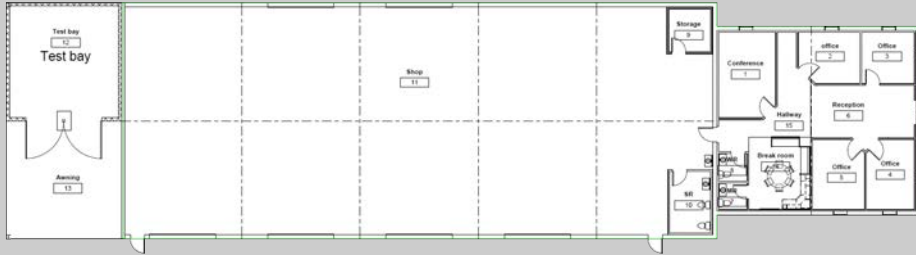

Commercial Properties Group, LLC

CALL: 432-563-1480

2914 N CR 1140 MIDLAND, TX

9,200 sq. ft.

**BREAKDOWN**

- OFFICE: 2,225 sq. ft.
- SHOP: 5,773 sq. ft.
- TEST BAY: 546 sq. ft.
- LOT: 5.0 acres
- SECURITY FENCING

**2914 N CR 1140 MIDLAND, TX**

**9,200 sq. ft.**

Commercial Properties Group, LLC

CALL: 432-563-1480

**PRICE**

**5 YEAR LEASE:**

**\$14,671**

Room Schedule					
Name	Number	Area	Perimeter	Wall Area	4x10 wall sheets
Conference	1	214 SF	58' - 7 31/32"	587 SF	14.666072
office	2	135 SF	45' - 7 7/32"	456 SF	11.400411
Office	3	121 SF	44' - 0 1/4"	440 SF	11.005208
Office	4	146 SF	48' - 3 7/32"	483 SF	12.067037
Office	5	159 SF	49' - 11 29/32"	500 SF	12.497988
Reception	6	253 SF	70' - 5 1/2"	705 SF	17.614439
MR	7	34 SF	23' - 3 1/8"	233 SF	5.815104
WR	8	35 SF	23' - 7 1/8"	236 SF	5.898438
Storage	9	80 SF	35' - 9 5/8"	358 SF	8.950521
SR	10	112 SF	43' - 2 1/4"	432 SF	10.796751
Shop	11	5773 SF	345' - 0"	3450 SF	86.25
Test bay	12	546 SF	93' - 5 1/2"	935 SF	23.364583
Awning	13	608 SF	98' - 8"	987 SF	24.666667
Break room	14	198 SF	56' - 5 3/8"	564 SF	14.111979
Hallway	15	201 SF	86' - 8 1/16"	867 SF	21.668128

**TOTAL: 8,613 sq.ft**